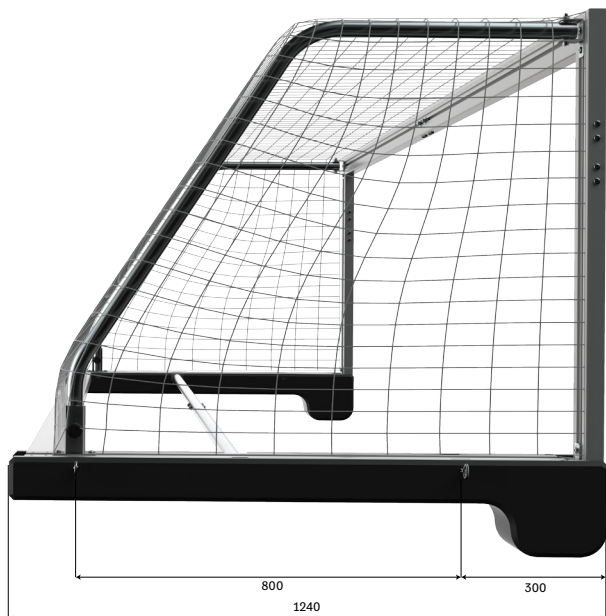

Water Polo Goal Multi PRO 2500 mm

Art. No. 1511026

With its unique design, Multi PRO 2500 mm is suitable for juniors as well as beach water polo players. This is surely the lightest professional water polo goal on the market weighing only 26 kg! It uses the same reliable frame construction as our official FINA water polo goal. The floating side pontoons are made with a strong foam to ensure a light weight solution and thus easy to bring in and out of the pool. The depth is less, than our Official FINA goal, to fit more pool dimensions, however add-on sections can be purchased separately to increase depth.

Product Information

Material: Aluminum. Net included.

Measurement: 2500 x 900 mm

Measurement width anchor point to anchor point: 2660 mm

Depth including frame: 1240 mm

***Depth with wheels:** 1295 mm

***Depth with extenders:** 1410 mm

***Depth with extenders and wheels:** 1495 mm

Measurement of frame: 80 x 40 mm

Goal Weight: 26 kg

Color: Front frame and stabilizing bar in white aluminum, black foam pontoons, white net.

For stable installation use 2 goal lines on each short side of goal.

*Goal with Multi PRO Extenders

*Goal with Multi PRO Wheel Kit

*Goal with Multi PRO Extenders and Wheel Kit

* Sold Separately

Multi PRO Measurements in the pool

Selected When it Counts

Water Polo Goal Multi PRO Measurements/Configurations