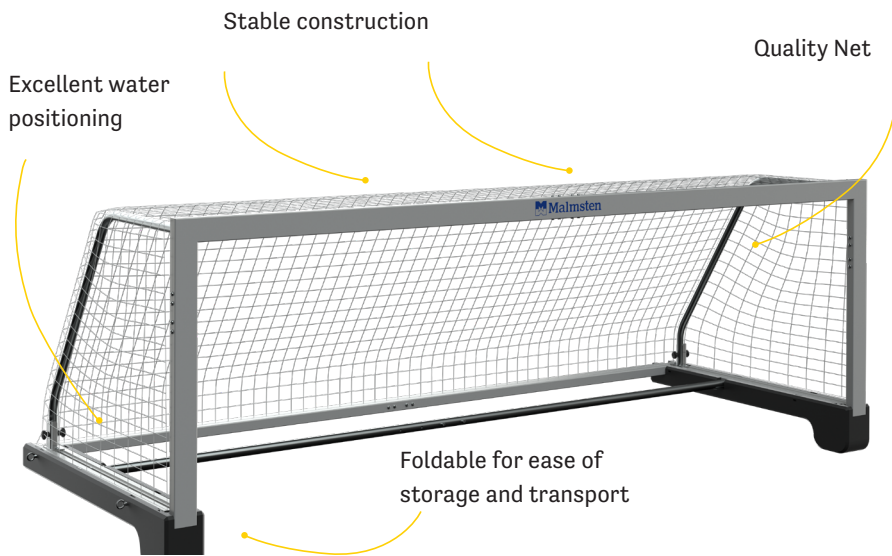

Water Polo Goal Multi PRO 2500 mm

Art. No. 1511026

With its unique design, Multi PRO 2500 mm is suitable for juniors as well as beach water polo players. This is surely the lightest professional water polo goal on the market weighing only 26 kg! It uses the same reliable frame construction as our official FINA water polo goal. The floating side pontoons are made with a strong foam to ensure a light weight solution and thus easy to bring in and out of the pool. The depth is less, than our Official FINA goal, to fit more pool dimensions, however add-on sections can be purchased separately to increase depth.

***Depth with extenders and wheels:** 1495 mm

Measurement of frame: 80 x 40 mm

Goal Weight: 26 kg

Color: Front frame and stabilizing bar in white aluminum, black foam pontoons, white net.

For stable installation use 2 goal lines on each short side of goal.

Anchor points 800 mm apart and with *extenders 1080 mm apart

Foldable for storage, blue elastic band included.

Shipped unassembled

Sold by unit

Assembly required

*=sold separately

Selected When it Counts

Multi PRO Advantages

*Goal with Multi PRO Extenders

*Goal with Multi PRO Wheel Kit

*Goal with Multi PRO Extenders and Wheel Kit

* Sold Separately

Multi PRO Measurements in the pool

Selected When it Counts

Water Polo Goal Multi PRO Measurements/Configurations