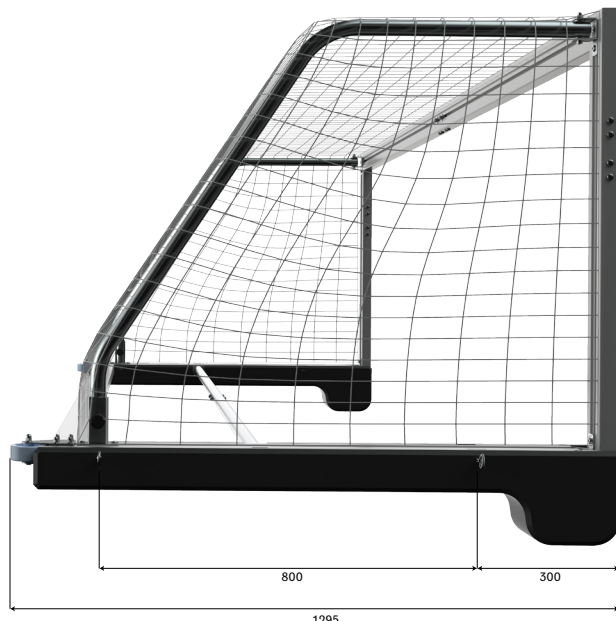

Goal Measurements with Wheel Kit Art. No. 1514036