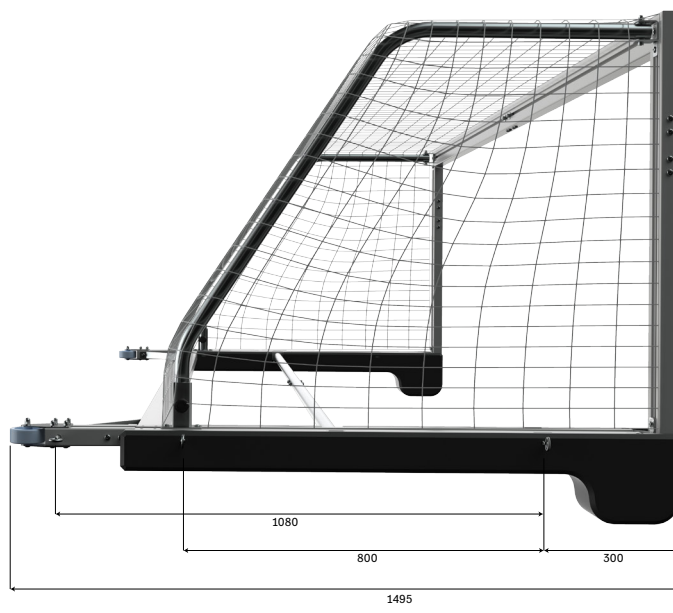

Goal measurements with Wheel and Extender Kit Art.No. 1514036 and Art.No. 1514037