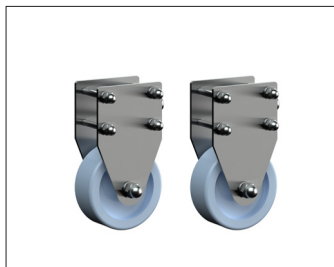

Associated Products

1514036 Multi PRO Wheel Kit