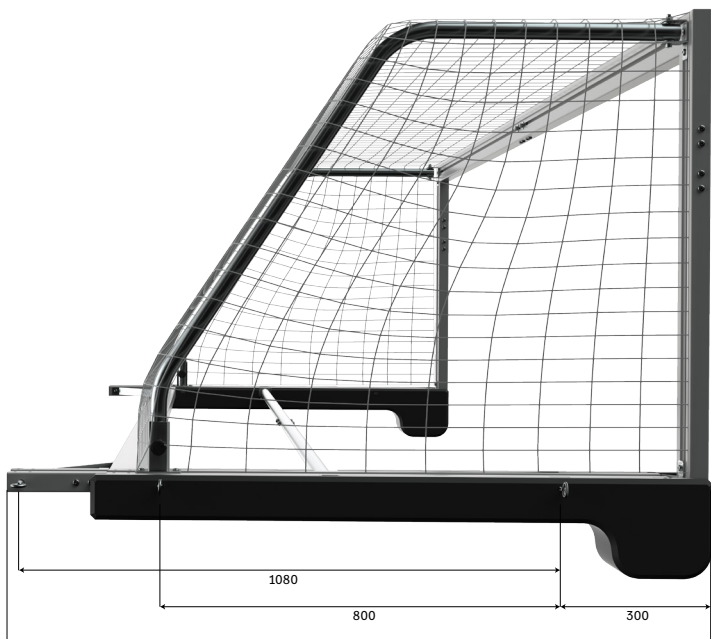

Goal measurements with Extender Kit Art. No. 1514037