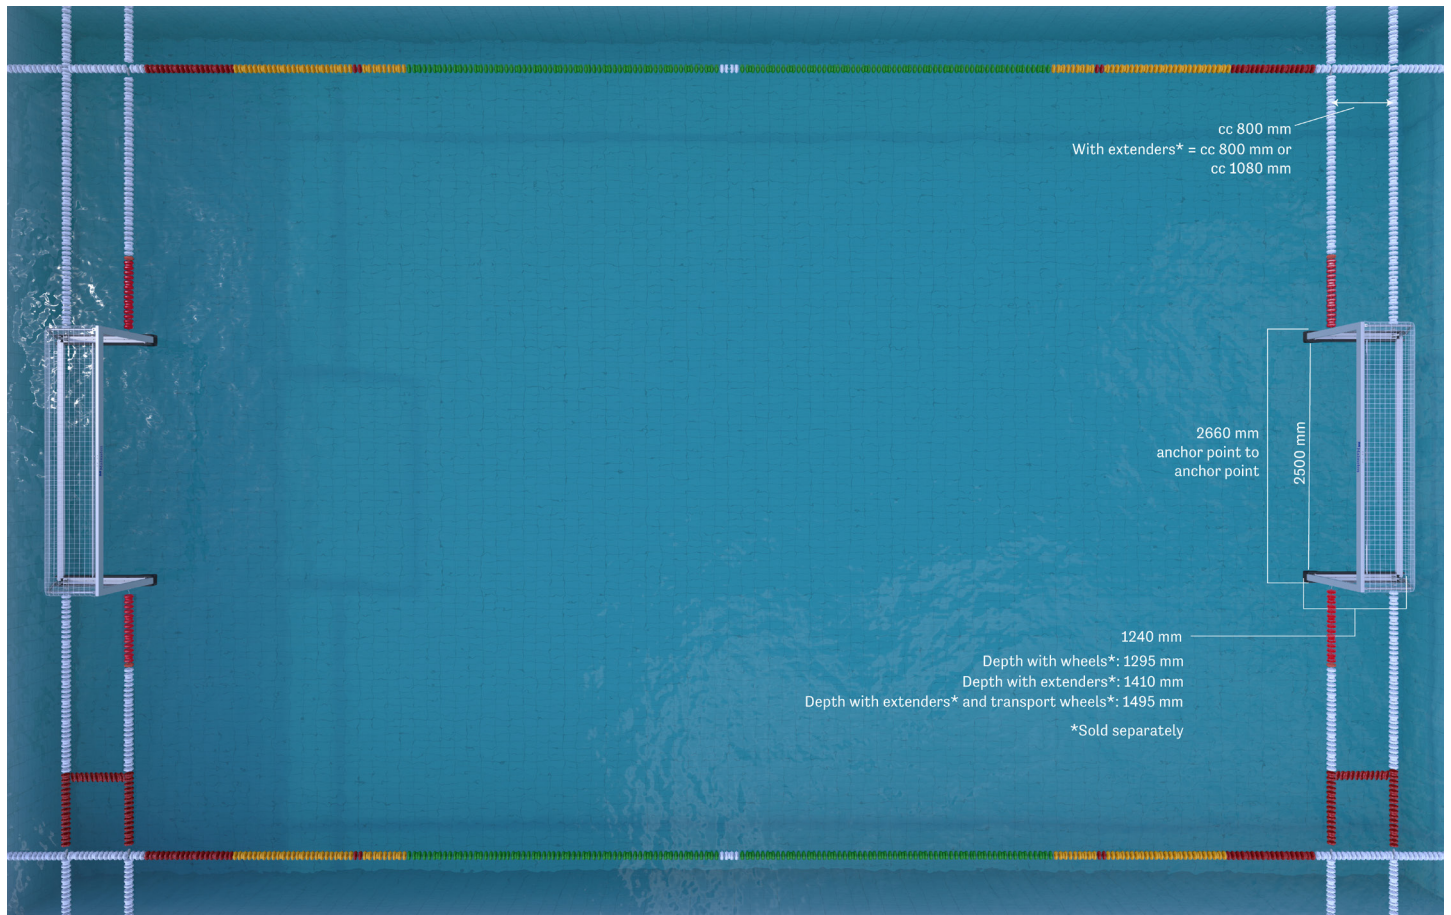

Multi PRO Measurements in the pool

Selected When it Counts