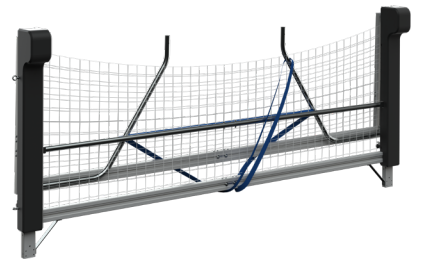

Water Polo Goal Multi PRO 2500 mm

Art. No. 1511026

With its unique design, Multi PRO 2500 mm is suitable for juniors as well as beach water polo players. This is surely the lightest professional water polo goal on the market weighing only 26 kg! It uses the same reliable frame construction as our official FINA water polo goal. The floating side pontoons are made with a strong foam to ensure a light weight solution and thus easy to bring in and out of the pool. The depth is less, than our Official FINA goal, to fit more pool dimensions, however add-on sections can be purchased separately to increase depth.

***Depth with extenders and wheels:** 1495 mm

Measurement of frame: 80 x 40 mm

Goal Weight: 26 kg

Color: Front frame and stabilizing bar in white aluminum, black foam pontoons, white net.

For stable installation use 2 goal lines on each short side of goal.

Anchor points 800 mm apart and with *extenders 1080 mm apart

Foldable for storage, blue elastic band included.

Shipped unassembled

Sold by unit

Assembly required

*=sold separately

Selected When it Counts

Multi PRO Advantages

*Goal with Multi PRO Extenders

*Goal with Multi PRO Wheel Kit

*Goal with Multi PRO Extenders and Wheel Kit

* Sold Separately

Multi PRO Measurements in the pool

Selected When it Counts

Water Polo Goal Multi PRO Measurements/Configurations