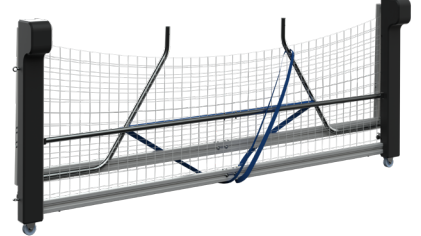

Water Polo Goal Multi PRO 2500 mm

Art. No. 1511026

With its unique design, Multi PRO 2500 mm is suitable for juniors as well as beach water polo players. This is surely the lightest professional water polo goal on the market weighing only 26 kg! It uses the same reliable frame construction as our official FINA water polo goal. The floating side pontoons are made with a strong foam to ensure a light weight solution and thus easy to bring in and out of the pool. The depth is less, than our Official FINA goal, to fit more pool dimensions, however add-on sections can be purchased separately to increase depth.

***Depth with extenders and wheels:** 1495 mm

Measurement of frame: 80 x 40 mm

Goal Weight: 26 kg

Color: Front frame and stabilizing bar in white aluminum, black foam pontoons, white net.

For stable installation use 2 goal lines on each short side of goal.

*Goal with Multi PRO Extenders

*Goal with Multi PRO Wheel Kit

*Goal with Multi PRO Extenders and Wheel Kit

* Sold Separately

Multi PRO Measurements in the pool

Selected When it Counts

Water Polo Goal Multi PRO Measurements/Configurations