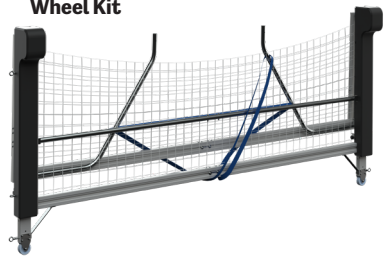

Water Polo Goal Multi PRO 2500 mm

Art. No. 1511026

With its unique design, Multi PRO 2500 mm is suitable for juniors as well as beach water polo players. This is surely the lightest professional water polo goal on the market weighing only 26 kg! It uses the same reliable frame construction as our official FINA water polo goal. The floating side pontoons are made with a strong foam to ensure a light weight solution and thus easy to bring in and out of the pool. The depth is less, than our Official FINA goal, to fit more pool dimensions, however add-on sections can be purchased separately to increase depth.

***Depth with extenders and wheels:** 1495 mm

Measurement of frame: 80 x 40 mm

Goal Weight: 26 kg

Color: Front frame and stabilizing bar in white aluminum, black foam pontoons, white net.

For stable installation use 2 goal lines on each short side of goal.

*Goal with Multi PRO Extenders

*Goal with Multi PRO Wheel Kit

*Goal with Multi PRO Extenders and Wheel Kit

* Sold Separately

Multi PRO Measurements in the pool

Selected When it Counts

Water Polo Goal Multi PRO Measurements/Configurations